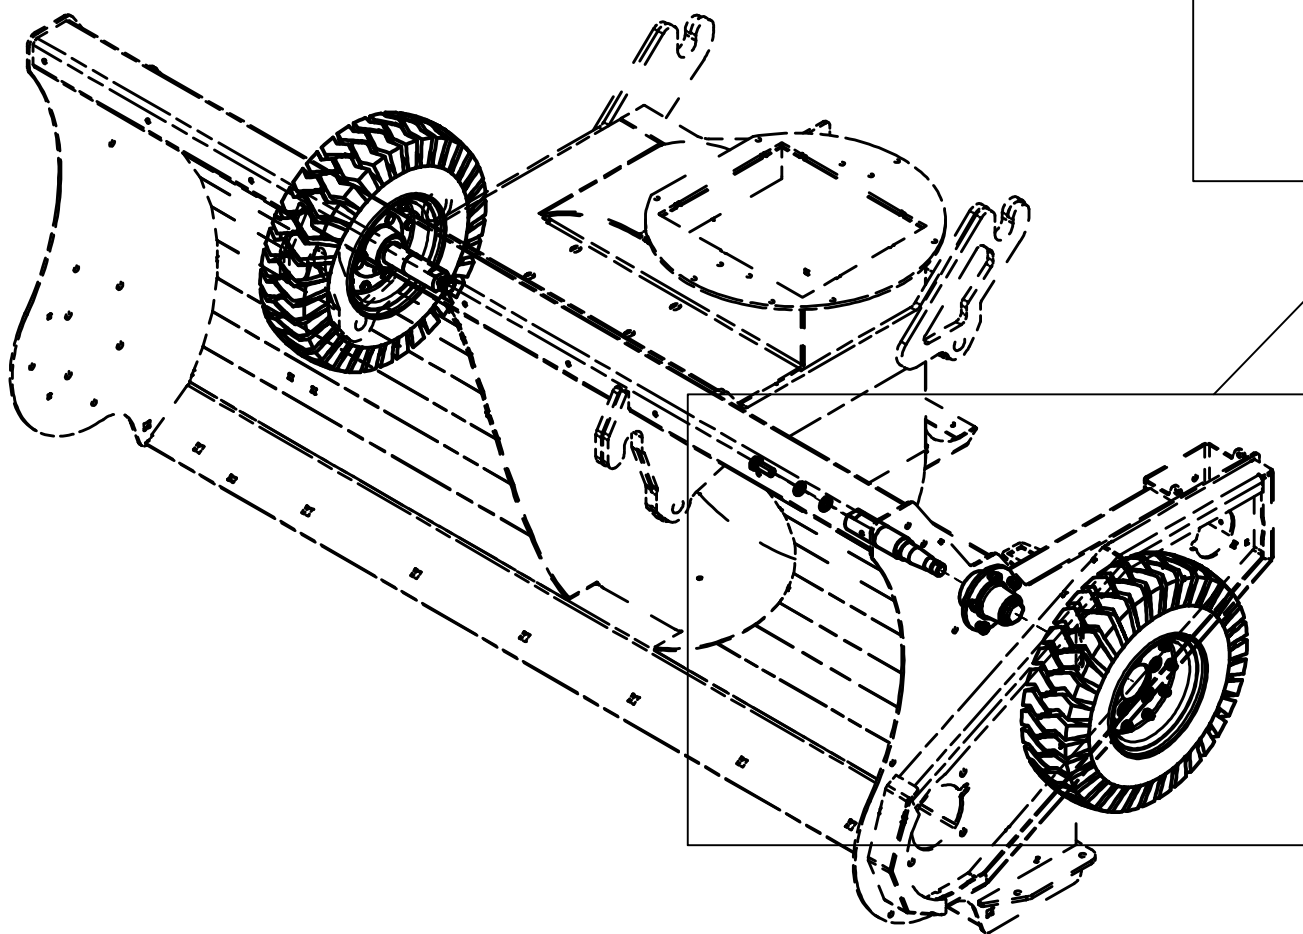

25318008 Wheel

Pos	Qty	Article no	Designation
1	2	1252133	Shaft pin for wheels
2	2	2941520	Wheel 6.00x9 10L Compl. w/rim
3	2	2531078	Washer M16 EIZn DIN 125
4	2	2534078	Spring washer M16 EIZn DIN 127
5	2	2422489	Hexagon screw M16x40 EIZn 8.8 DIN 933
6	2	2941621	Hub no. 21 without shaft pin