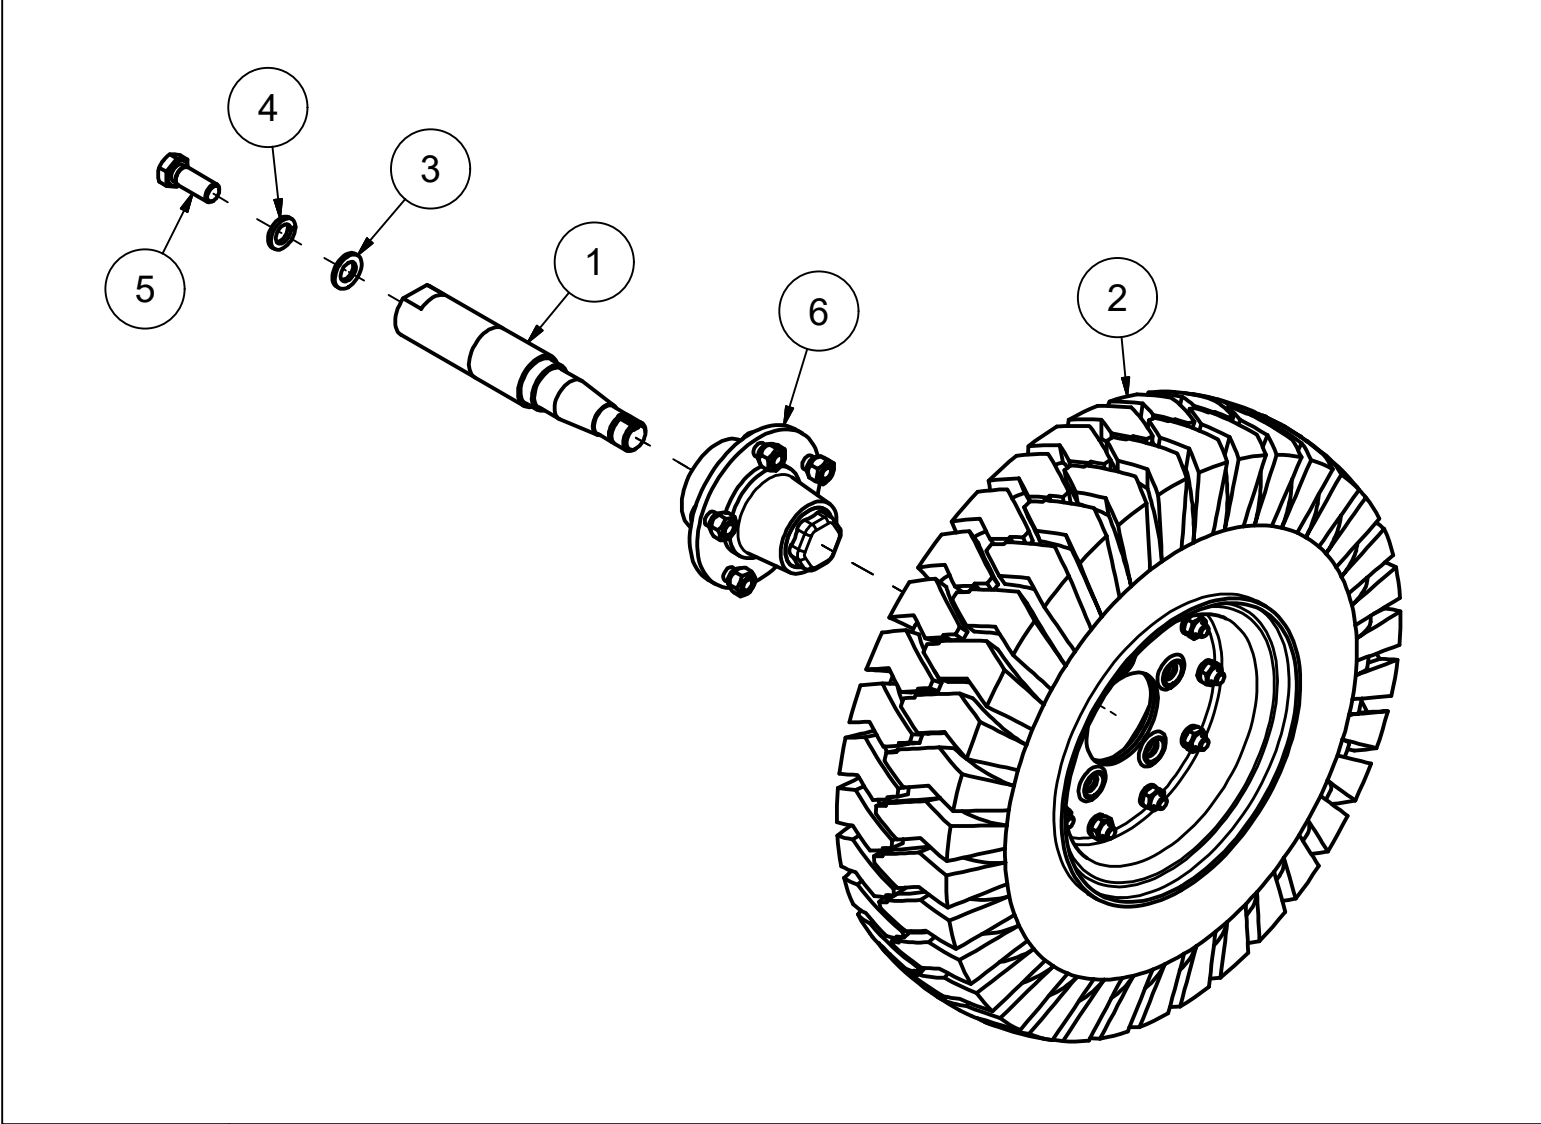

25318008 Wheel

Pos	Qty	Article no	Designation
1	2	1252133	Shaft pin for wheels
2	2	2941520	Wheel 6.00x9 10L Compl. w/rim
3	2	2531078	Washer M16 EIZn DIN 125
4	2	2534078	Spring washer M16 EIZn DIN 127
5	2	2422489	Hexagon screw M16x40 EIZn 8.8 DIN 933
6	2	2941621	Hub no. 21 without shaft pin