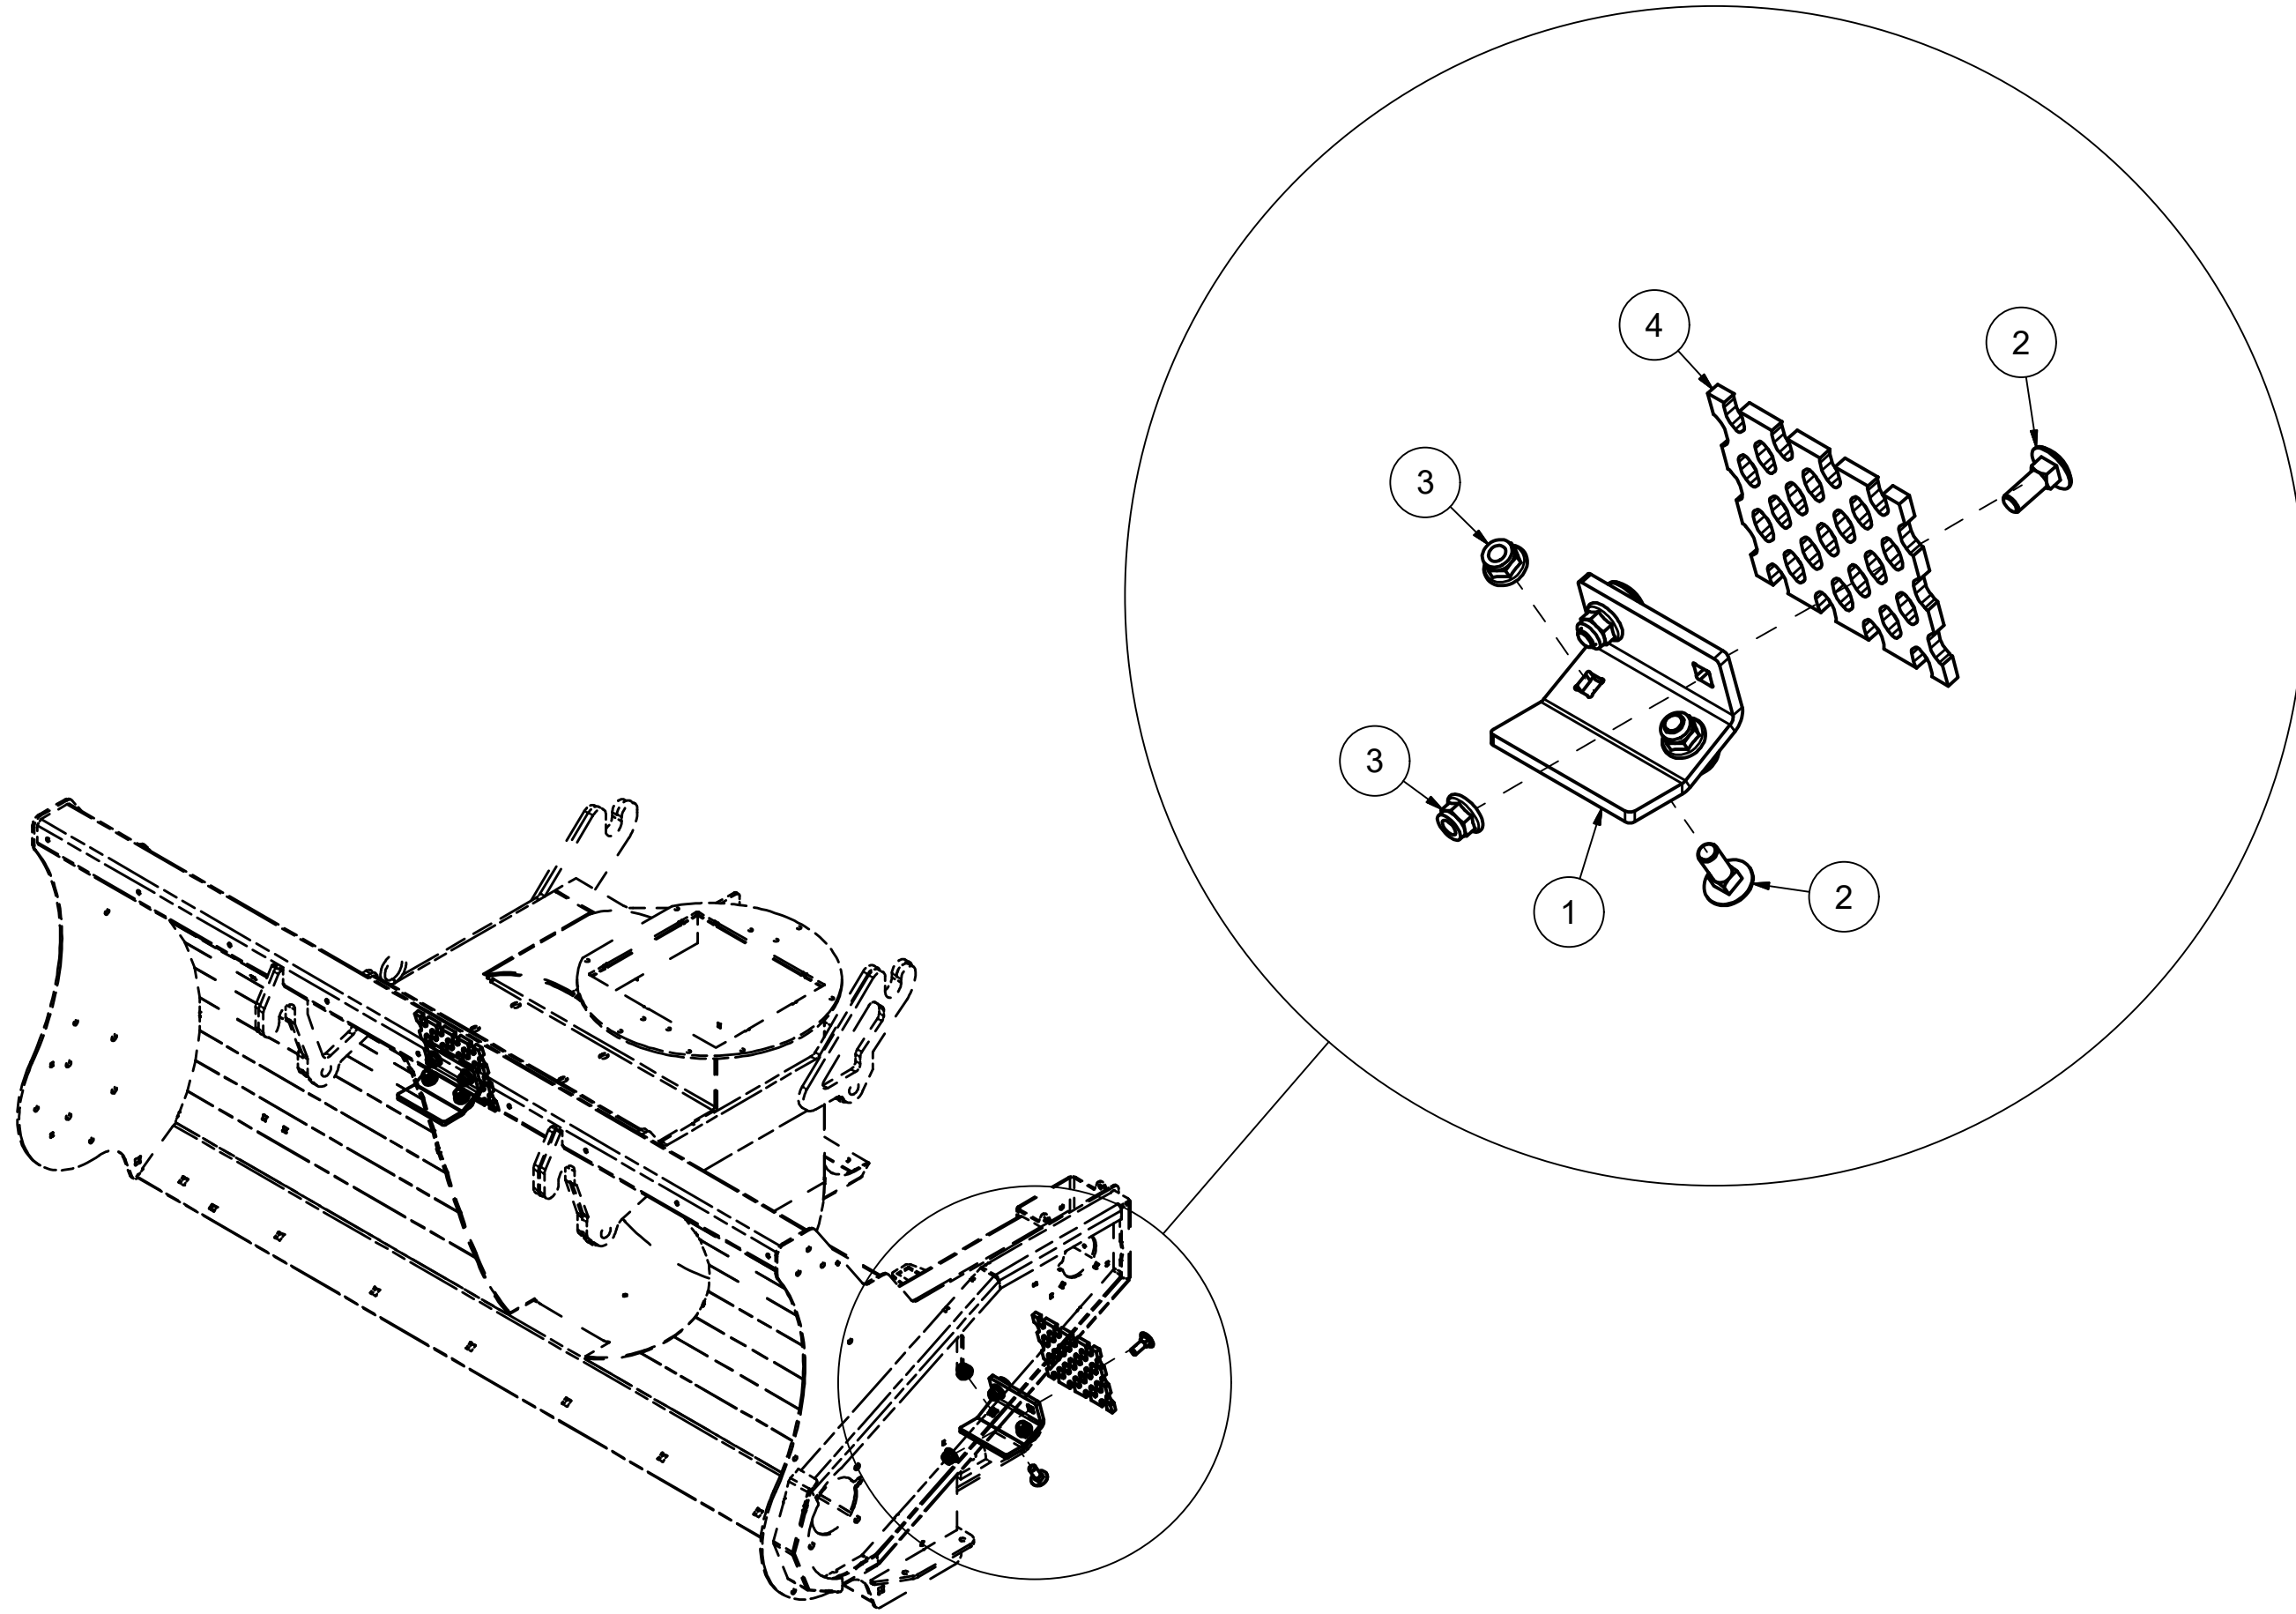

25318010 Ice scraper skid pad

Pos	Qty	Article no	Designation
1	2	12530074	Ice scraper bracket
2	8	2344491	Locking screw M16x45 ElZn 8.8 DIN 603
3	8	2489175	Locking nut with flange M16 ElZn DIN 6926
4	2	12530102	Ice scraper 11x200x203