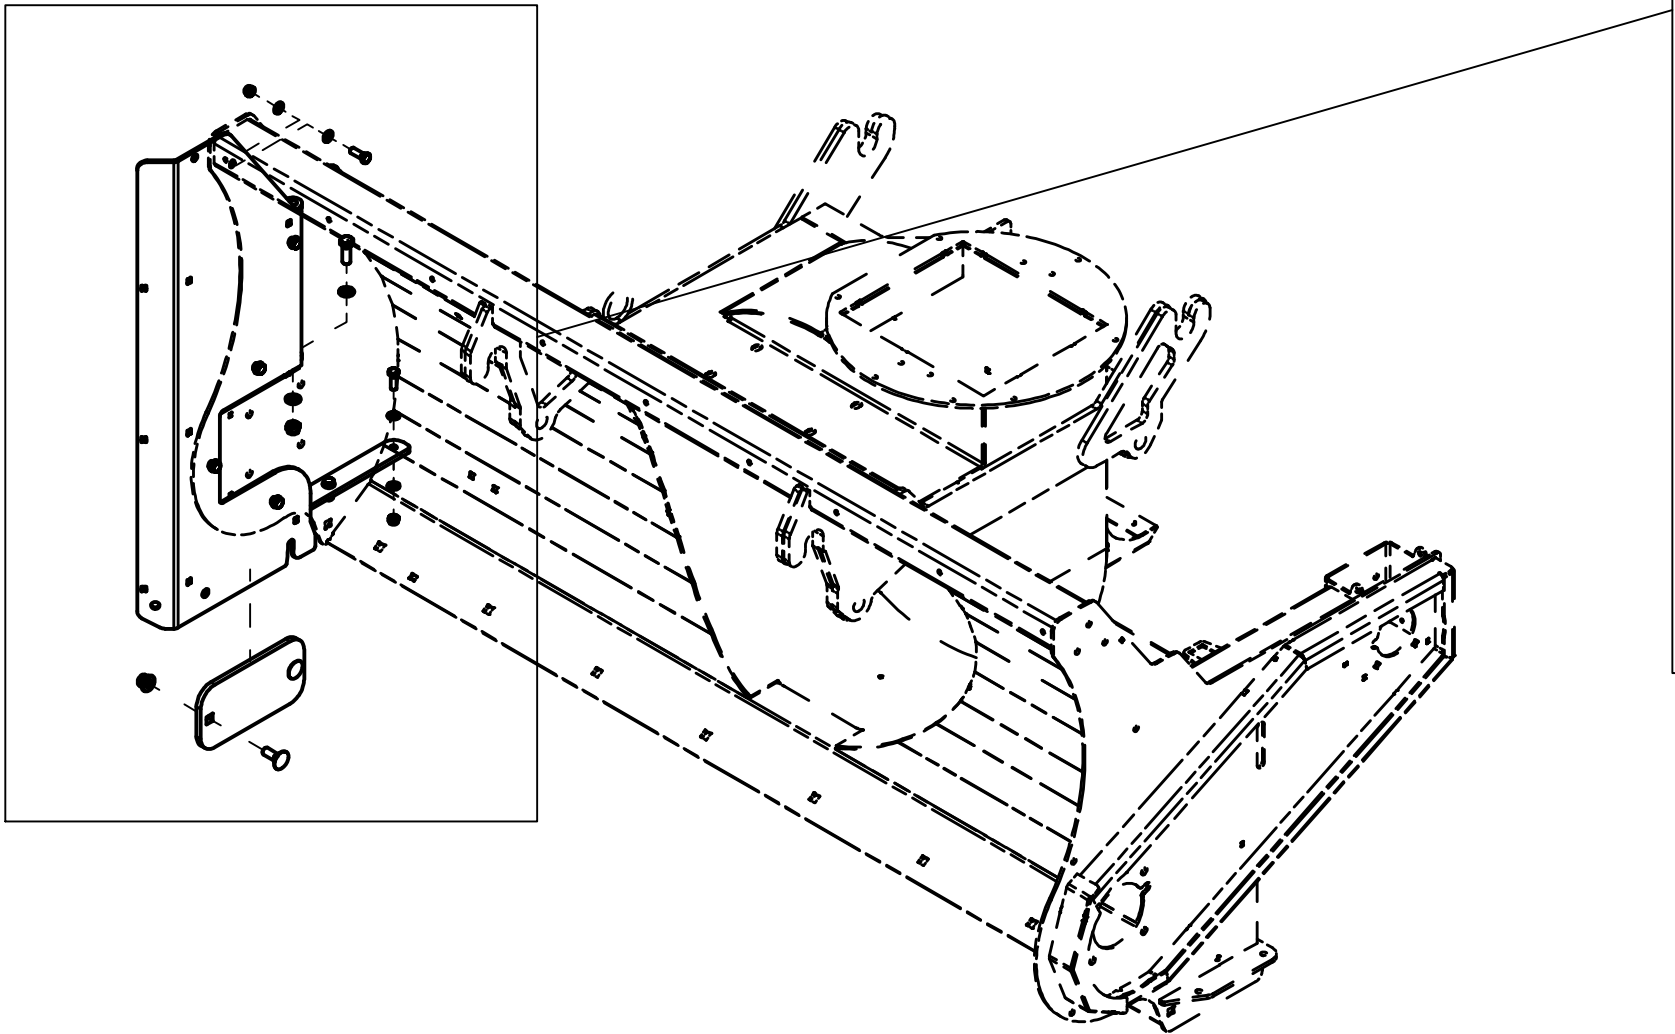

25318012 Right side wall

Pos	Qty	Article no	Designation
1	8	2483611	Locking nut M12 EIZn DIN 985
2	16	2531069	Washer M12 EIZn DIN 125
3	8	2422350	Hexagon screw M12x35 EIZn 8.8 DIN 933
4	1	12531005	Right side wall TF250
5	2	2531078	Washer M16 EIZn DIN 125
6	1	2483613	Locking nut M16 EIZn DIN 985
7	1	2422491	Hexagon screw M16x45 EIZn 8.8 DIN 933
8	1	1252096	Wear steel 12x152x190
9	2	2344491	Locking screw M16x45 EIZn 8.8 DIN 603
10	2	2489175	Locking nut with flange M16 EIZn DIN 6926